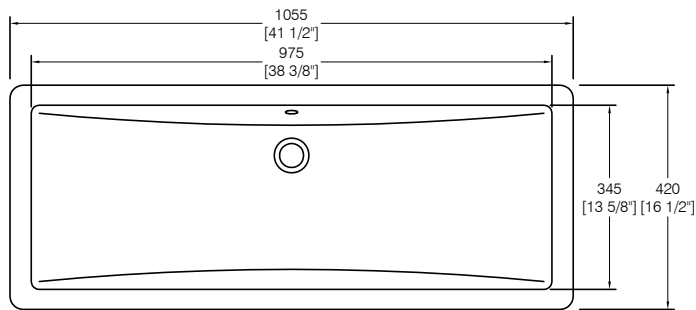

US-3814

LAVATORY SINK

Style:

- Bathroom Sink
- Long Style
- Single Bowl

Size:

- Overall: 41-1/2" x 16-1/2" x 7-1/2"
- Bowl: 38-3/8" x 13-5/8"

Features:

- Single Faucet Installation
- Overflow