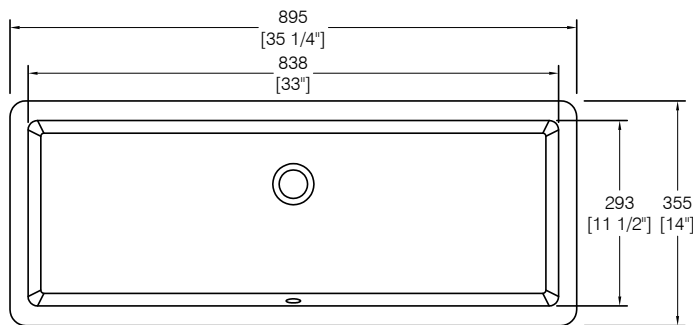

US-3311

LAVATORY SINK

Style:

- Bathroom Sink
- Long Style
- Single Bowl

Size:

- Overall: 35-1/4" x 14" x 6-1/4"
- Bowl: 33" x 11-1/2"

Features:

- Single Faucet Installation
- Overflow