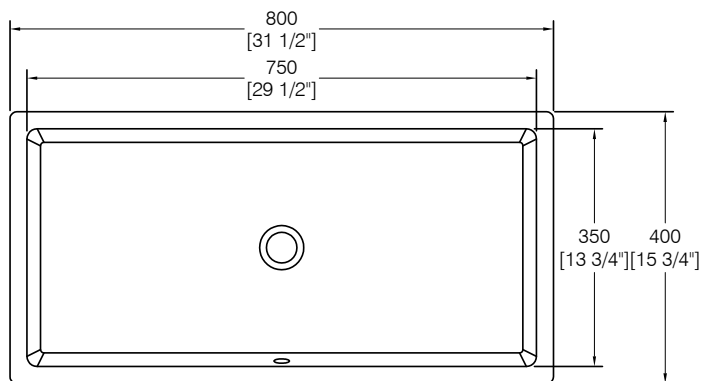

US-3014

LAVATORY SINK

Style:

- Bathroom Sink
- Long Style
- Single Bowl

Size:

- Overall: 31-1/2" x 15-3/4" x 6-7/8"
- Bowl: 29-1/2" x 13-3/4"

Features:

- Single Faucet Installation
- Overflow