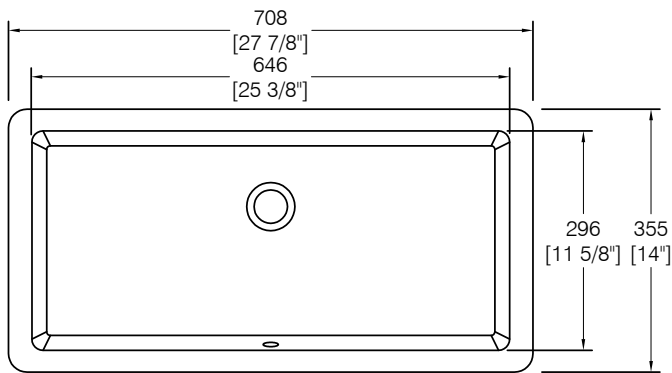

US-2512

LAVATORY SINK

Style:

- Bathroom Sink
- Long Style
- Single Bowl

Size:

- Overall: 27-7/8" x 14" x 6-1/4"
- Bowl: 25-3/8" x 11-5/8"

Features:

- Single Faucet Installation
- Overflow