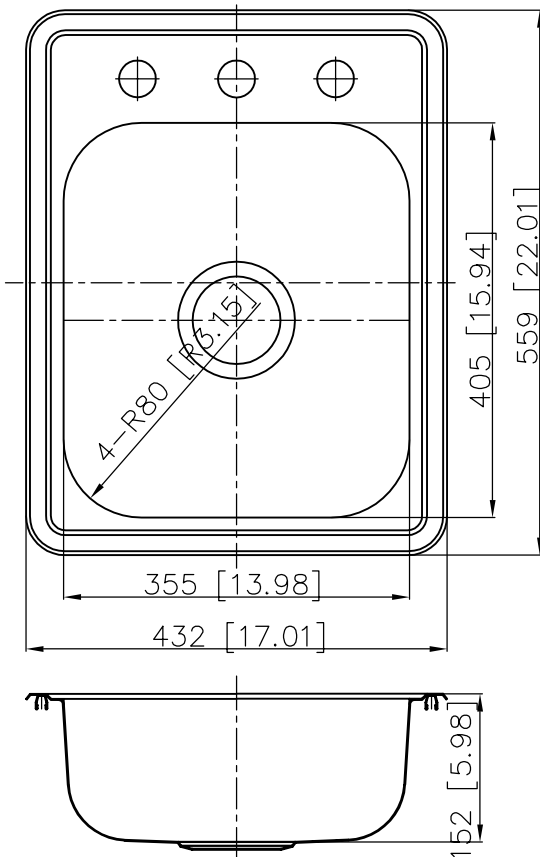

GSR-22-TM1722-3

TOPMOUNT STANDARD RADIUS SINK

Style:

- Standard Radius
- Topmount
- Kitchen Sink
- Single Bowl

Size:

- Overall: 17" x 22" x 7"
- Bowl Size: 14" x 16" x 7"

Features:

- 3 Hole Faucet Installation
- 22 Gauge Thickness
- 304 Stainless Steel Sink
- 18/8 Chromium/Nickel Content
- Faucet and Drain Sold Separately