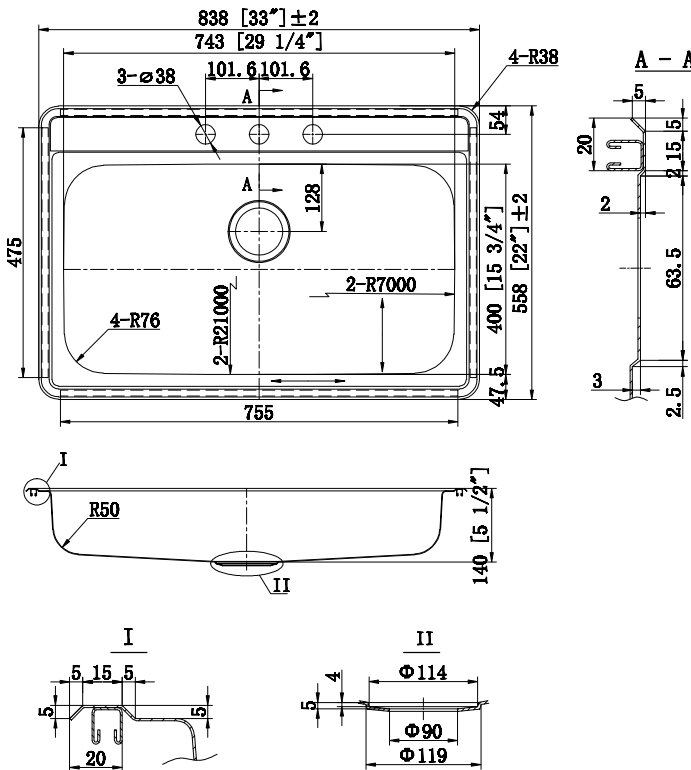

GSR-20-TM3322-3ADA

TOPMOUNT STANDARD RADIUS SINK

Style:

- Standard Radius
- Topmount
- Kitchen Sink
- Single Bowl

Size:

- Overall: 33" x 22" x 5.5"
- Bowl Size: 29.25" x 15.75" x 5.5"

Features:

- 3 Hole Faucet Installation
- 20 Gauge Thickness
- 304 Stainless Steel Sink
- 18/8 Chromium/Nickel Content
- Faucet and Drain Sold Separately