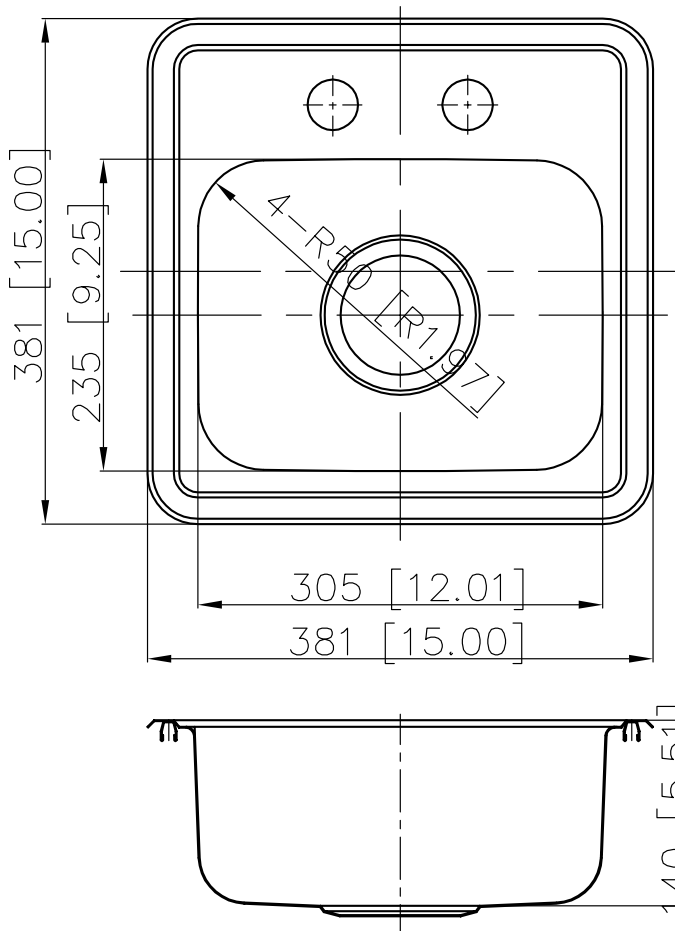

GSR-20-TM1515-2ADA

TOPMOUNT STANDARD RADIUS SINK

Style:

- Standard Radius
- Topmount
- Kitchen Sink
- Single Bowl

Size:

- Overall: 15" x 15" x 5-1/2"
- Bowl Size: 12" x 9-1/4" x 5-1/2"

Features:

- 2 Hole Faucet Installation
- 20 Gauge Thickness
- 304 Stainless Steel Sink
- 18/8 Chromium/Nickel Content
- Faucet and Drain Sold Separately