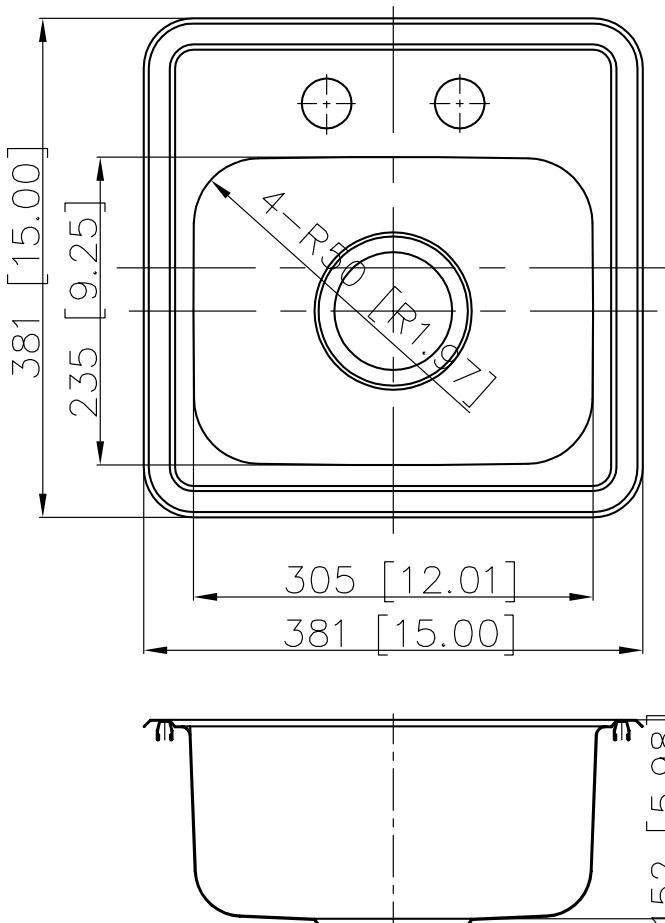

GSR-20-TM1515-2

TOPMOUNT STANDARD RADIUS SINK

Style:

- Standard Radius
- Topmount
- Kitchen Sink
- Single Bowl

Size:

- Overall: 15" x 15" x 5-1/2"
- Bowl Size: 12" x 9-1/4" x 6"

Features:

- 2 Hole Faucet Installation
- 20 Gauge Thickness
- 304 Stainless Steel Sink
- 18/8 Chromium/Nickel Content
- Faucet and Drain Sold Separately