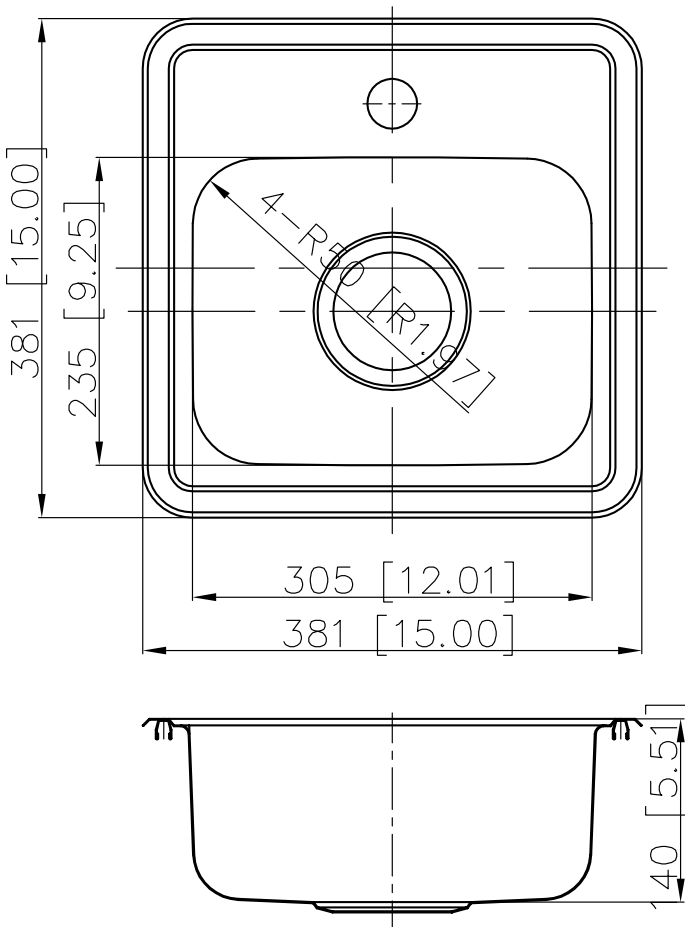

GSR-20-TM1515-1ADA

TOPMOUNT STANDARD RADIUS SINK

Style:

- Standard Radius
- Topmount
- Kitchen Sink
- Single Bowl

Size:

- Overall: 15" x 15" x 5-1/2"
- Bowl Size: 12" x 9-1/4" x 5-1/2"

Features:

- 1 Hole Faucet Installation
- 20 Gauge Thickness
- 304 Stainless Steel Sink
- 18/8 Chromium/Nickel Content
- Faucet and Drain Sold Separately