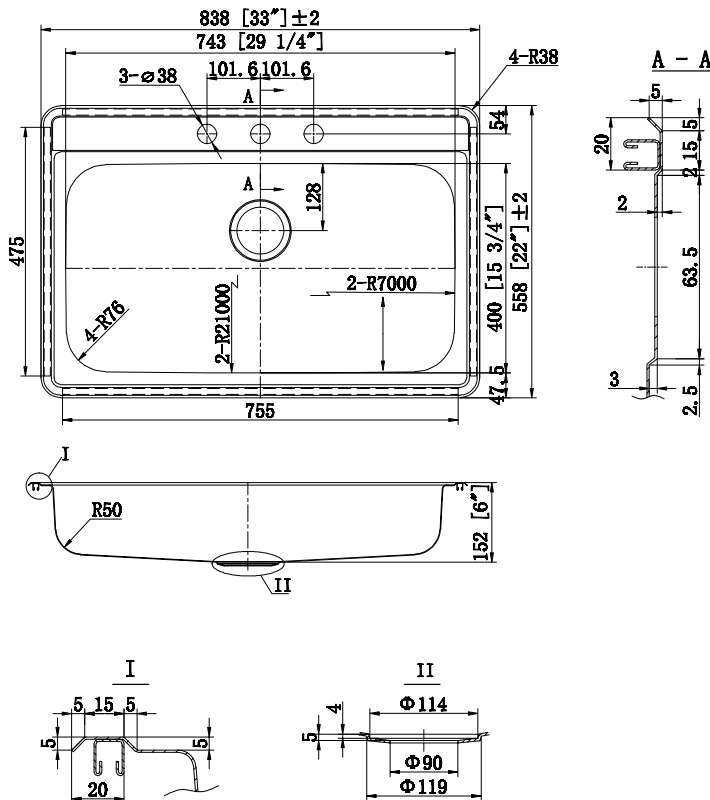

GSR-18-TM3322-3ADA-6

TOPMOUNT STANDARD RADIUS SINK

Style:

- Standard Radius
- Topmount
- Kitchen Sink
- Single Bowl

Size:

- Overall: 33" x 22" x 6"
- Bowl Size: 29.25" x 15.75" x 6"

Features:

- 3 Hole Faucet Installation
- 18 Gauge Thickness
- 304 Stainless Steel Sink
- 18/8 Chromium/Nickel Content
- Faucet and Drain Sold Separately