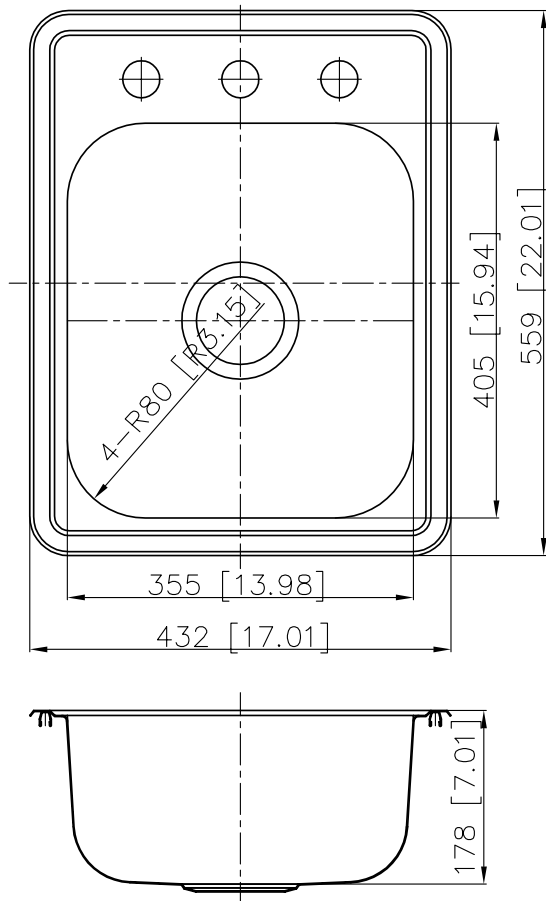

GSR-18-TM17227-3

TOPMOUNT STANDARD RADIUS SINK

Style:

- Standard Radius
- Topmount
- Kitchen Sink
- Single Bowl

Size:

- Overall: 17" x 22" x 7"
- Bowl Size: 14" x 16" x 7"

Features:

- 3 Hole Faucet Installation
- 18 Gauge Thickness
- 304 Stainless Steel Sink
- 18/8 Chromium/Nickel Content
- Faucet and Drain Sold Separately