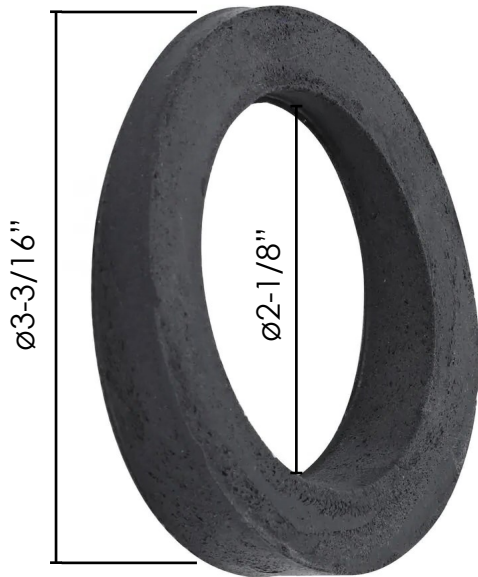

DST-AOW00

BATHTUB OVERFLOW WASHER

Style:

- Overflow Washer for Alcove Bathtubs

Dimensions:

Outer: 3-3/16 in.

Inner: 2-1/8 in.

Material:

Sponge-rubber

Features:

- Universal Fit
- Provides a positive seal to help prevent leaks
- Fits between a tub and overflow drain pipe