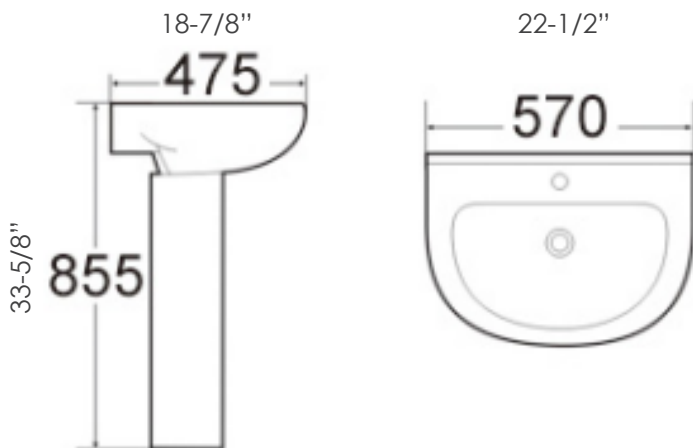

GSE-BP02W

WALL MOUNTED PEDESTAL SINK

Style:

- Two-piece Pedestal Sink

Faucet Hole(s) Available:

(faucet not included)

GSE-BP02W-1 1 hole

GSE-BP02W-3 3 hole 4" centerset

GSE-BP02W-8W 3 hole 8" wide spread

Size:

- Overall: L 22-1/2" x W 18-7/8" x H 33-5/8"

Features:

- With Overflow drain
- Wall Mounted

Material:

- Porcelain

Available Color/Finish