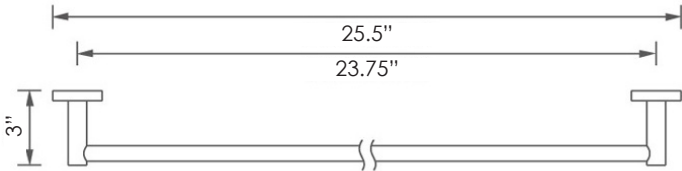

DSA-BSTBH02

BATHROOM ACCESSORIES

Style:

- Single Towel Bar
- Modern round
- 24" Bar

Description:

- Brass with Zinc

Finishes Available:

- BN - Brushed Nickel
- CR - Chrome
- MBK - Matte Black