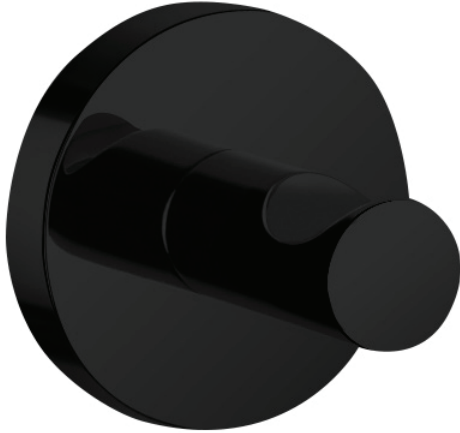

# DSA-BSRH02

### Style:

- Single Robe Hook
- Modern Round

### Description:

- Brass with Zinc