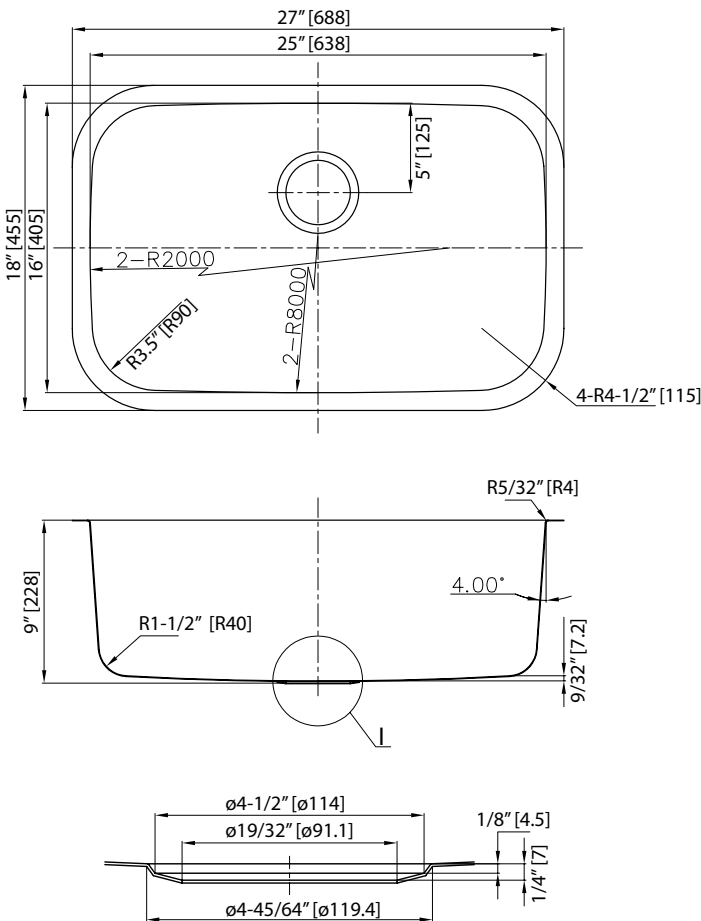

DSR-2718

STANDARD RADIUS SINK

Style:

- Standard Radius
- Undermount
- Kitchen Sink
- Single Bowl

Size:

- Overall: 27" x 18" x 9"
- Bowl Size: 25" x 16" x 9"

Features:

- 16 Gauge Thickness
- 304 Stainless Steel Sink
- 18/10 Chrome/Nickel Content
- Extra Large Sound Cancellation Pads
- Thermal Undercoating