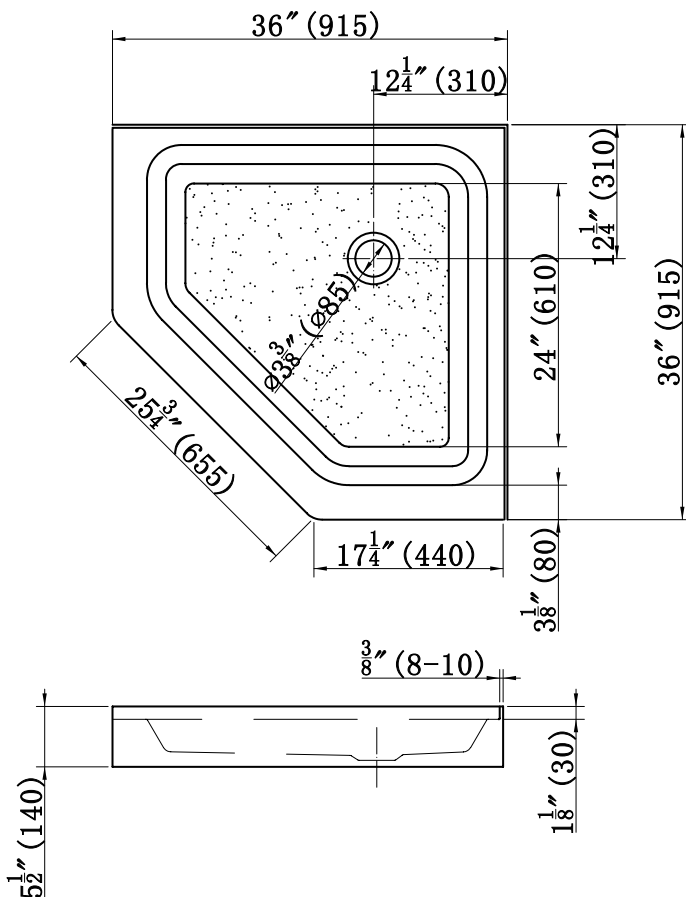

USB-ASBC363655CTF-W

SHOWER BASE

Style:

- Acrylic Shower Base
- Corner Diamond Style
- Corner Drain

Size:

Overall: 36" x 36" x 5-1/2"
 Rise: 4-5/8"

Description:

- 1-1/8" Tile Flange
- Textured floor for grip
- Center Drain
- Drain Sold Separately