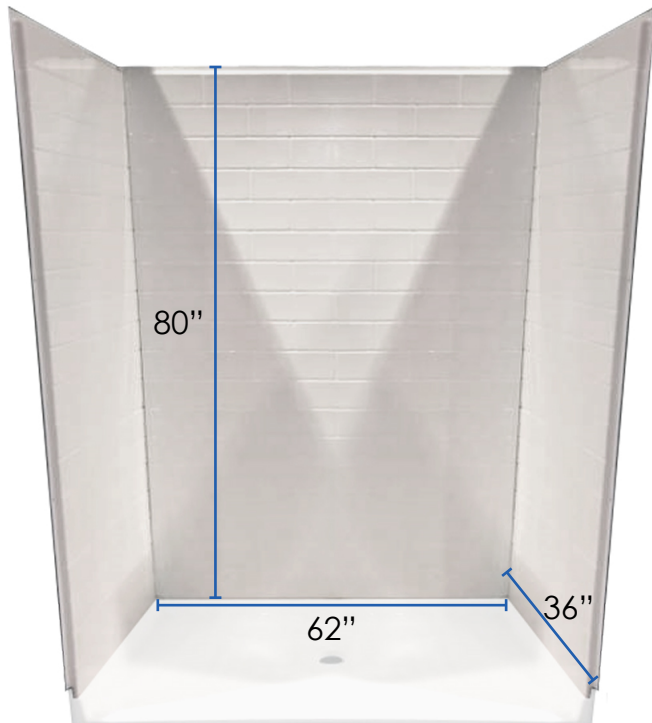

## USB-ASB623680SS-W SHOWER SURROUND

**Style:**

- Acrylic Shower Surround

**Size:**

Overall: 62" x 36" x 80"

**Description:**

- Matching Shower Pan Available:  
USB-ASB623655CTF-W

**Available Color/Finish**