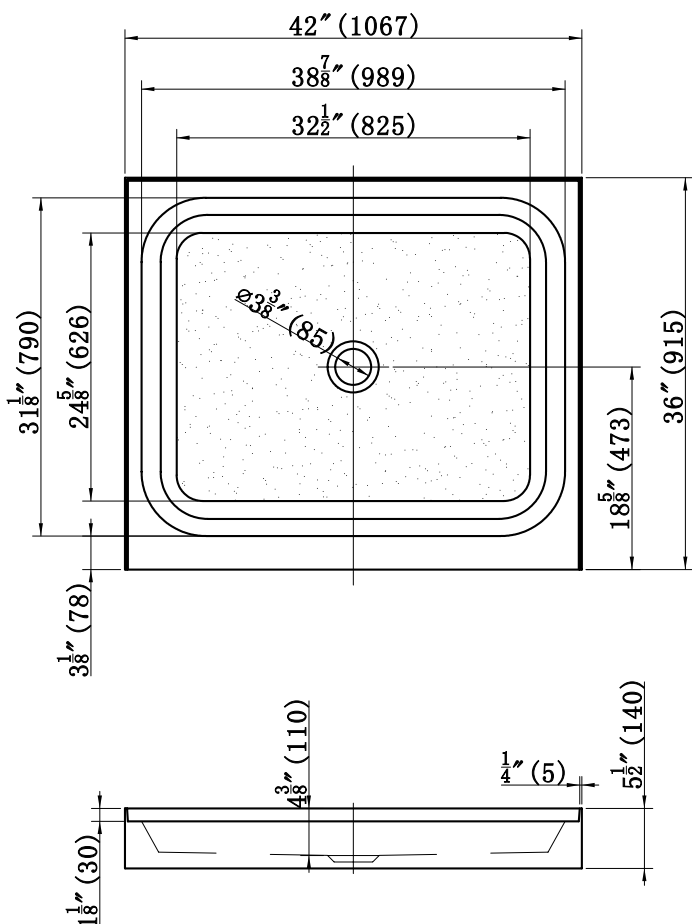

# USB-ASB423655CTF-W

## SHOWER BASE

**Style:**

- Acrylic Shower Base
- Center Drain

**Size:**

Overall: 42" x 36" x 5-1/2"  
 Rise: 4-3/8"

**Description:**

- 1" Tile Flange
- Textured floor for grip
- Center Drain
- Drain Sold Separately