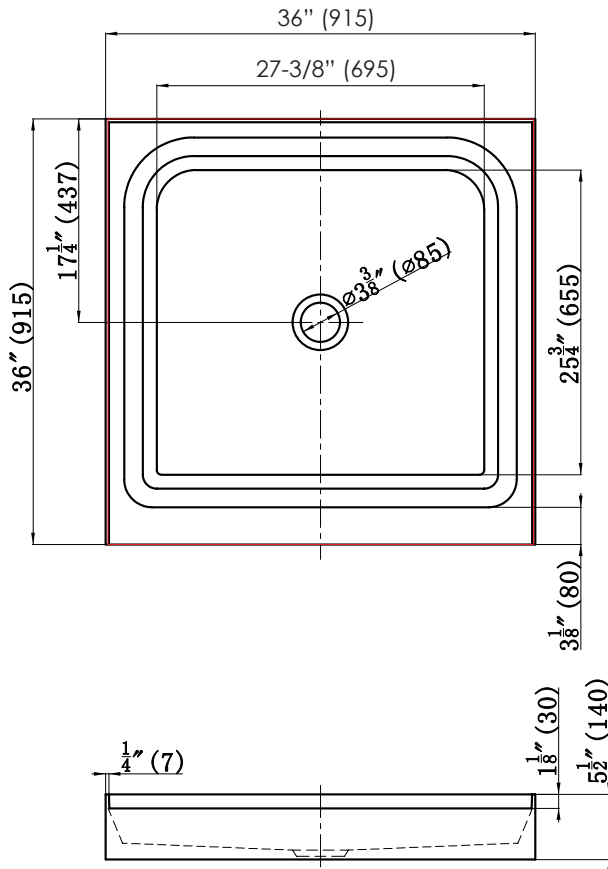

USB-ASB363655CTF-W

SHOWER BASE

Style:

- Acrylic Shower Base
- Center Drain

Size:

Overall: 36" x 36" x 5-1/2"
 Rise: 4-3/8"

Description:

- 1-1/8" Tile Flange
- Textured floor for grip
- Center Drain
- Drain Sold Separately