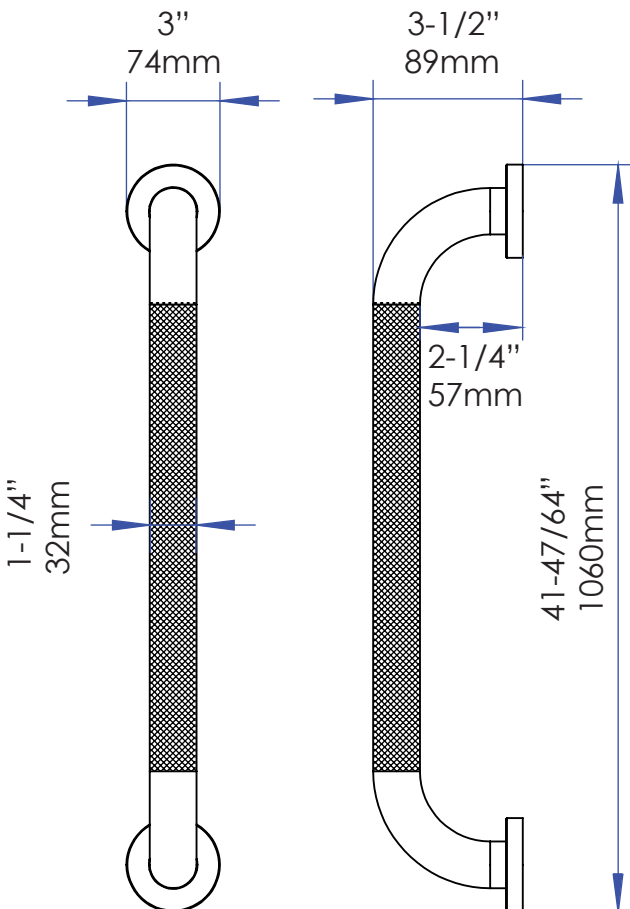

USA-BGB05

TEXTURED BATHROOM GRAB BAR

Style:

- Bathroom Accessories
- ADA Grab Bar
- 2 Mounting Posts

Installation Type:

- Wall Mounted

Features:

- Textured Non-Slip Grip

Dimensions:

- Bar Caliber: 1-1/4"
- Bar Length: 42"

Finishes Available:

- CR - Chrome

Certifications:

- cUPC
- ADA Compliant

Warranty:

- Lifetime Limited Warranty