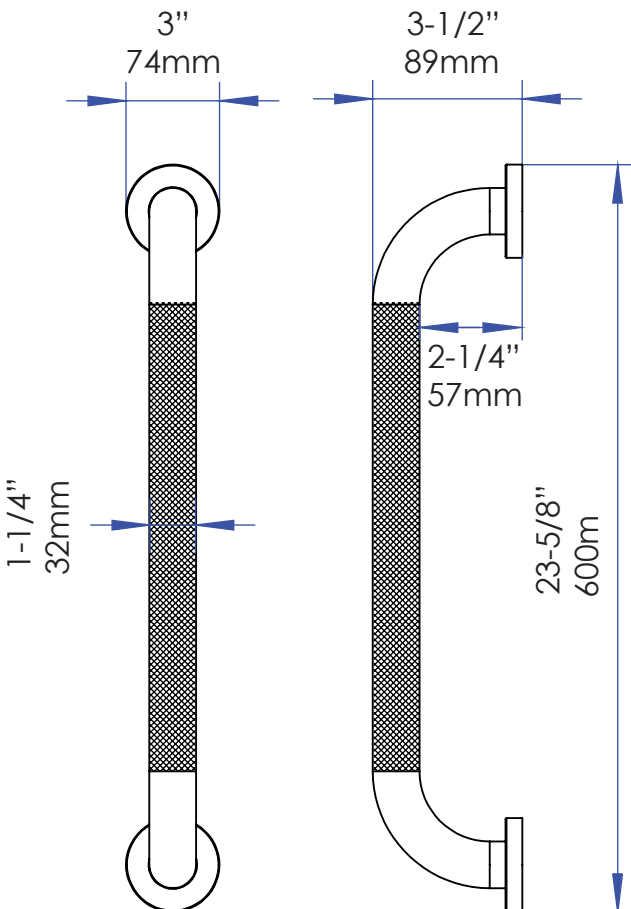

## TEXTURED BATHROOM GRAB BAR

### Style:

- Bathroom Accessories
- ADA Grab Bar
- 2 Mounting Posts

### Dimensions:

- Bar Caliber: 1-1/4"
- Bar Length: 24"