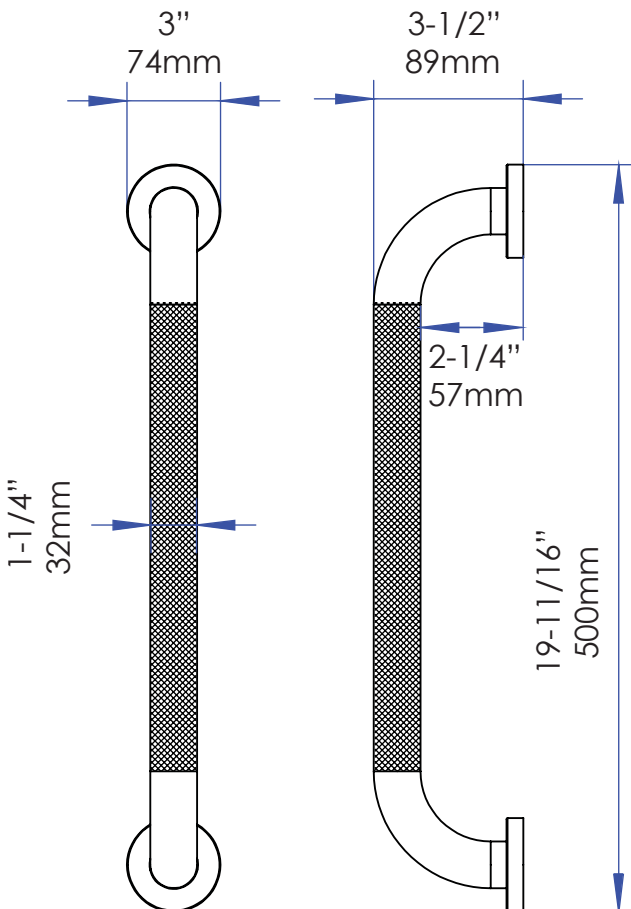

USA-BGB02

TEXTURED BATHROOM GRAB BAR

Style:

- Bathroom Accessories
- ADA Grab Bar
- 2 Mounting Posts

Installation Type:

- Wall Mounted

Features:

- Textured Non-Slip Grip

Dimensions:

- Bar Caliber: 1-1/4"
- Bar Length: 20"

Finishes Available:

- CR - Chrome

Certifications:

- cUPC
- ADA Compliant

Warranty:

- Lifetime Limited Warranty