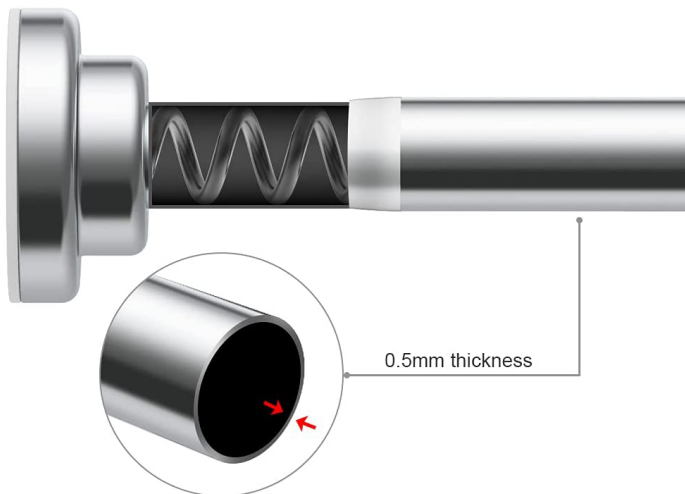

DSA-TR00

TENSION ROD

40 inch Minimum Retracted

72 inch Maximum Extended

Style:

- Tension Rod
- Non-Slip

Description:

- 304 Stainless Steel
- Max load: 25 lbs.
- Adjustable from 40 to 72 inches.
- 1 inch diameter bar
- Item Weight: 1.55 lbs.

Features:

- Non-corrosion tech does not rust in any environment
- Applications: Bathroom, Bedroom, Kitchen, Living Room, Balcony, etc.
- Grips any surface (ie. wallpapered wall, painted wall, tiled wall, wooden frame, etc.)
- Large rubber plates will not scratch or damage the installation surface.
- Clean removal.
- No drilling, screws or any tools.