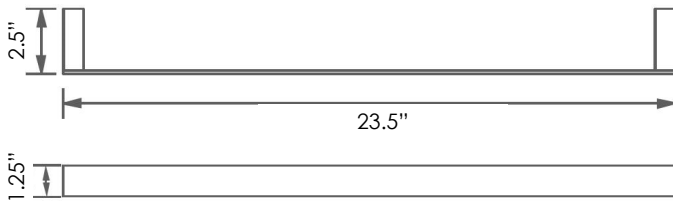

DSA-BSTBH01

BATHROOM ACCESSORIES

Style:

- Single Towel Bar
- Modern Flat

Description:

- Brass with Zinc

Standards

- UPC Certified