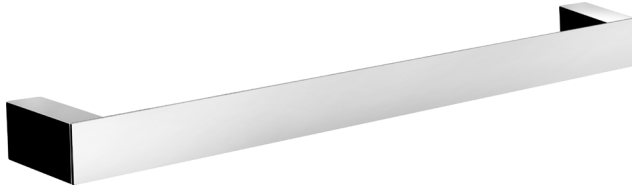

DSA-BSTBH01

BATHROOM ACCESSORIES

Style:

- Single Towel Bar
- Modern Flat

Description:

- Brass with Zinc

Standards

- UPC Certified

Finishes Available:

CR BN GD MBK

CR - Chrome.....	810036707558
BN - Brushed Nickel.....	810036708234
GD - Gold.....	810036708241
MBK - Matte Black.....	810036708258