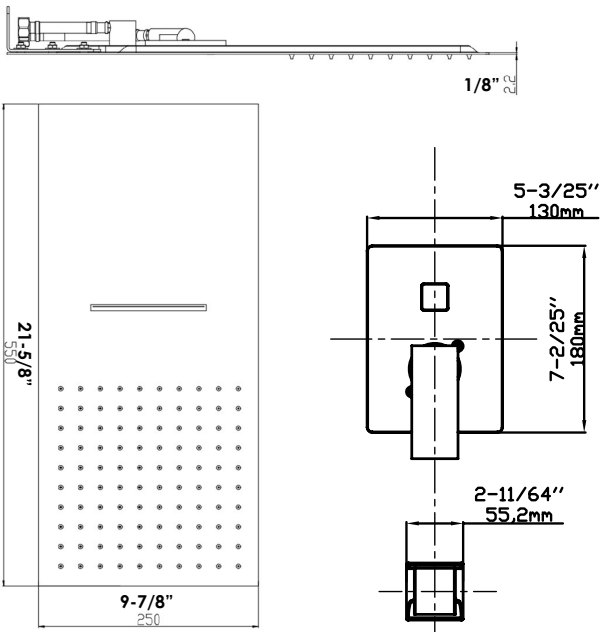

USF-00BTS06

TUB AND SHOWER SET

Style:

- Tub and Shower Set
- Rain/Waterfall Style

Description

- 2 Function Shower Head: Rain or Waterfall
- Stainless Steel Shower Head
- Spout: Brass, NPT 1/2" Female Thread

Shower Valve Info

- 3 Function
- Solid Brass Material
- 40mm Pressure Balance Shower Valve
- with screwstop
- Brass Connector
- NPT 1/2 Male Thread

Flow

- Showerhead is limited to 2gpm at 60psi

Materials: