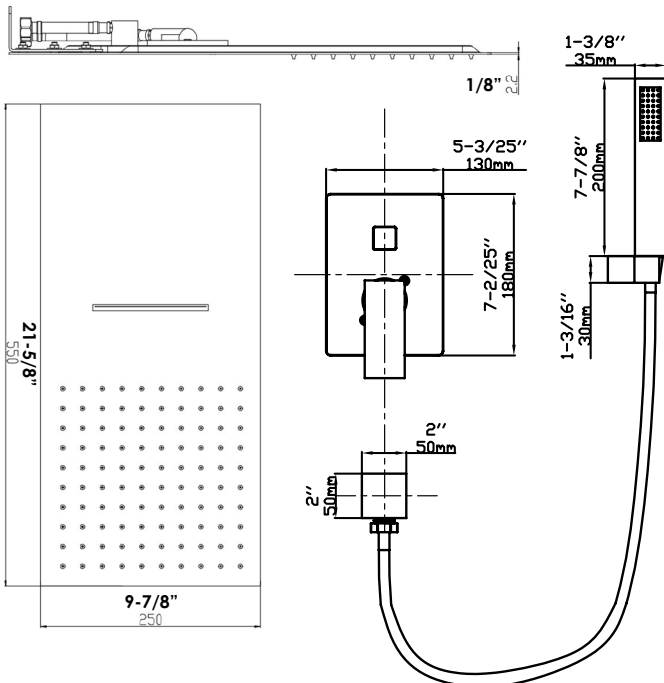

## SHOWER SET WITH HAND SHOWER

\*Images for illustration only.

### Description

- stainless steel shower head
- rain or waterfall functions
- brass hand shower
- 1.5m stainless steel shower hose

### Shower Valve Info

- 3 Function
- Solid Brass Material
- 40mm Pressure Balance Shower Valve
- with screwstop
- brass connector
- NPT 1/2 Male Thread

### Flow

- Showerhead is limited to 2gpm at 60psi