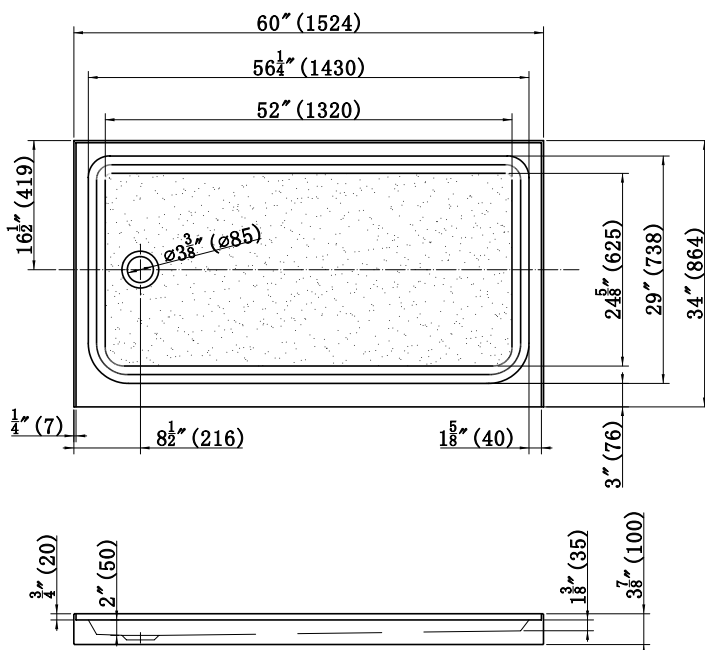

## SHOWER BASE

### Style:

- Acrylic Shower Base
- Left Drain

### Size:

Overall: 60" x 34" x 3-7/8"  
 Rise: 2-1/8"

### Description:

- 1" Tile Flange
- Center, Left & Right Drain Available
- Drain Sold Separately