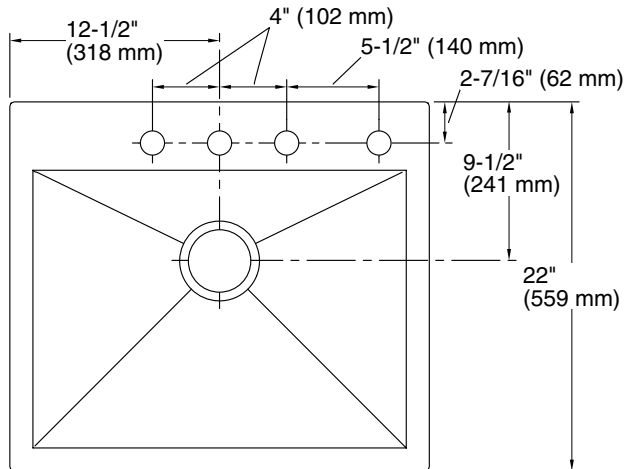

GSZ-18-TM2522
TOPMOUNT ZERO RADIUS SINK

Style:

- Zero Radius
- Topmount
- Kitchen Sink
- Single Bowl

Size:

- Overall: 25" x 22" x 6-5/16"

Features:

- 18 Gauge Thickness
- 304 Stainless Steel Sink
- 18/10 Chrome/Nickel Content
- Extra Large Sound Cancellation Pads
- Thermal Undercoating
- 4 Hole Faucet Installation
- Faucet Hole Covers Available To Allow Different Faucet Configurations