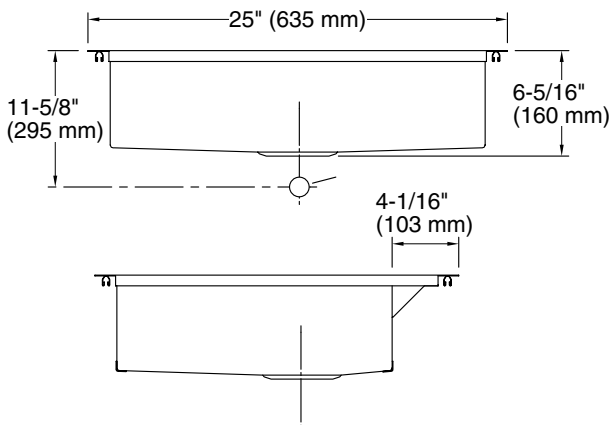

GSZ-18-TM2522
TOPMOUNT ZERO RADIUS SINK

Style:

- Zero Radius
- Topmount
- Kitchen Sink
- Single Bowl

Size:

- Overall: 25" x 22" x 6-5/16"

Features:

- 18 Gauge Thickness
- 304 Stainless Steel Sink
- 18/10 Chrome/Nickel Content
- Extra Large Sound Cancellation Pads
- Thermal Undercoating
- 4 Hole Faucet Installation
- Faucet Hole Covers Available To Allow Different Faucet Configurations