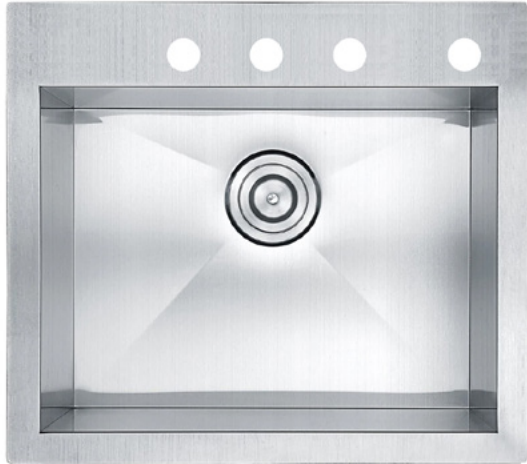

GSZ-18-TM2522
TOPMOUNT ZERO RADIUS SINK

Style:

- Zero Radius
- Topmount
- Kitchen Sink
- Single Bowl

Size:

- Overall: 25" x 22" x 6-5/16"

Features:

- 18 Gauge Thickness
- 304 Stainless Steel Sink
- 18/10 Chrome/Nickel Content
- Extra Large Sound Cancellation Pads
- Thermal Undercoating
- 4 Hole Faucet Installation
- Faucet Hole Covers Available To Allow Different Faucet Configurations

Certifications:

- cUPC

Warranty:

- Lifetime Limited Warranty

Available Color/Finish

Available Accessories:

- Bottom Grid(s): GSMZ-BGTM2522
- Basket Strainer: DSA-PBSSS
- Faucet Hole Cover: GSR-20-TM-SSCOVER