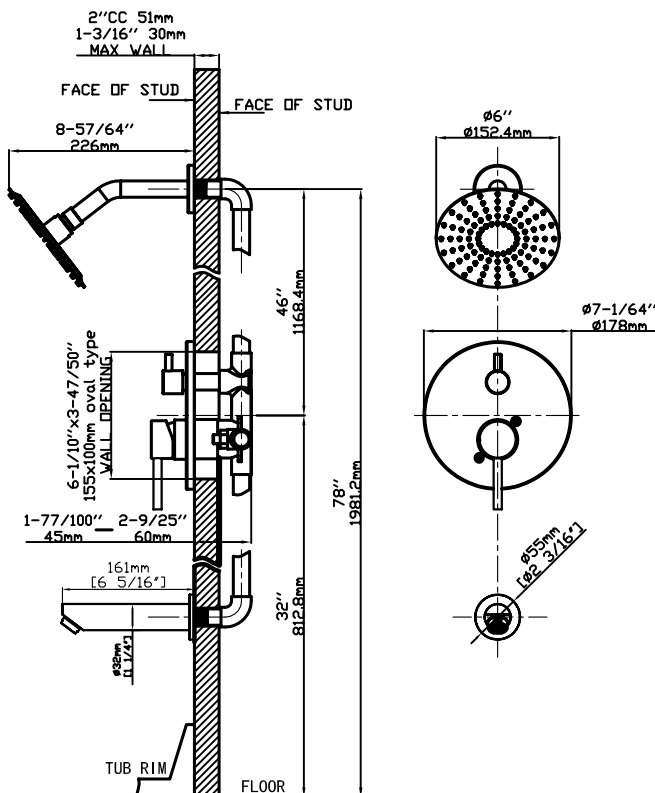

DSF-30BTS00

TUB AND SHOWER SET

*Images for illustration only.

Style:

- Tub and Shower Set

Description

- 6" ABS shower head
- 2 functions
- Lever style handle

Shower Valve Info

- solid brass material
- pressure balance shower valve, with screw stop
- with cartridge

Flow

- Showerhead is limited to 2.5gpm @ 80psi
- Spout is minimum 2.4gpm @ 20psi

Materials:

- stainless steel shower arm & head
- stainless steel trim
- brass valve
- brass tub spout