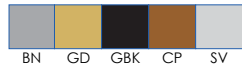

SHADES OF STEEL

COLORS YOU NEED TO SEE TO BELIEVE

Add Color

The all New Arrangement of Beautiful color options for Dakota's Signature Series of Handmade Stainless Steel Sinks

1. ***Shown Finishes:**
- A. Satin Brushed Nickel DSZ-A3320
  - B. Gold DSZ-A3320GD
  - C. Gunmetal Black DSZ-A3320GBK
  - D. Copper DSZ-A3320CP
  - E. Silver DSZ-A3320SV