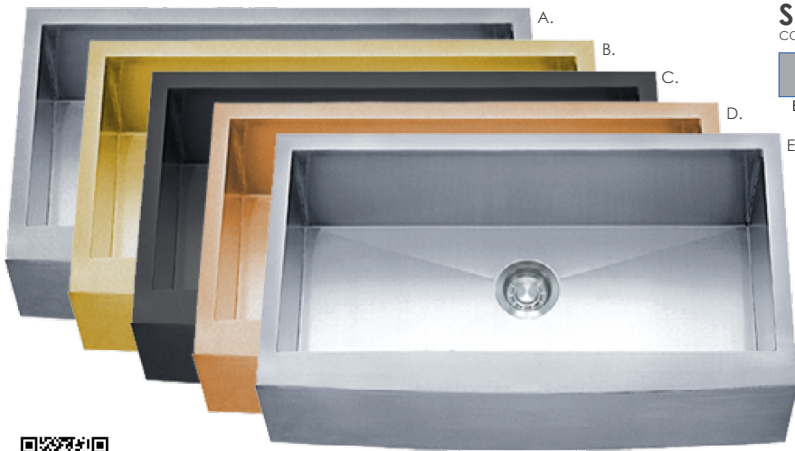

SHADES OF STEEL

COLORS YOU NEED TO SEE TO BELIEVE

Add Color

The all New Arrangement of Beautiful color options for Dakota's Signature Series of Handmade Stainless Steel Sinks

1. ***Shown Finishes:**
- A. Satin Brushed Nickel DSZ-A3320
  - B. Gold DSZ-A3320GD
  - C. Gunmetal Black DSZ-A3320GBK
  - D. Copper DSZ-A3320CP
  - E. Silver DSZ-A3320SV

Kitchen Sinks

Double Bowl, Single Bowl & Super Single Bowl Styles available in Different Materials & Finishes

1. ***Shown Materials:**
- J. Quartz Composite GSE-QC2318-CO
  - K. Stainless Steel DSR-3218
  - L. Fire Clay DSE-FCA5050S
  - M. Stainless Steel DSL-3320