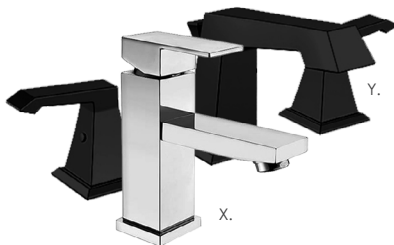

Bathroom Faucets

Choose from a wide variety of styles and finishes. One hole, two hole and three hole installation types available.

1. ***Shown Finishes:**
- X. Chrome DSF-34BSH00CR
  - Y. Matte Black DSF-36B8W01MBK