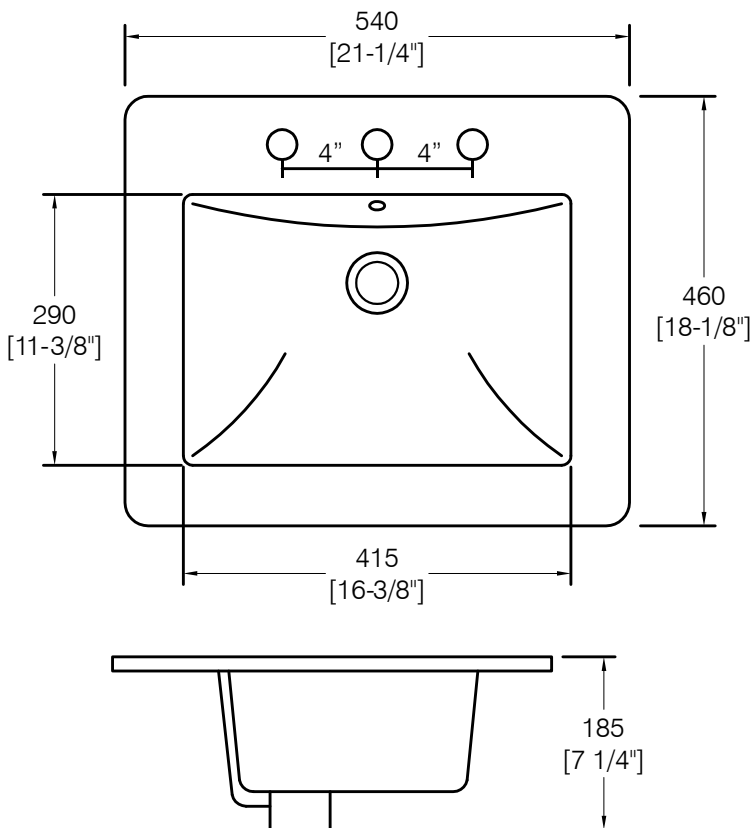

# US-TM2119W-8W

THREE HOLE TOPMOUNT

### Style:

- Topmount
- Lavatory Sink
- Single Bowl
- 3 Faucet holes (8" widespread)

### Size:

- Overall: 21-1/4" x 18-1/4" x 7-1/4"
- Bowl Size: 16-3/8" x 11-3/8"

### Important:

Dimensions of fixtures are nominal and may vary within the range of tolerances established by ANSI Standard A112.19.2. These measurements are subject to change or cancellation. No responsibility is assumed for use of superseded or voided pages.