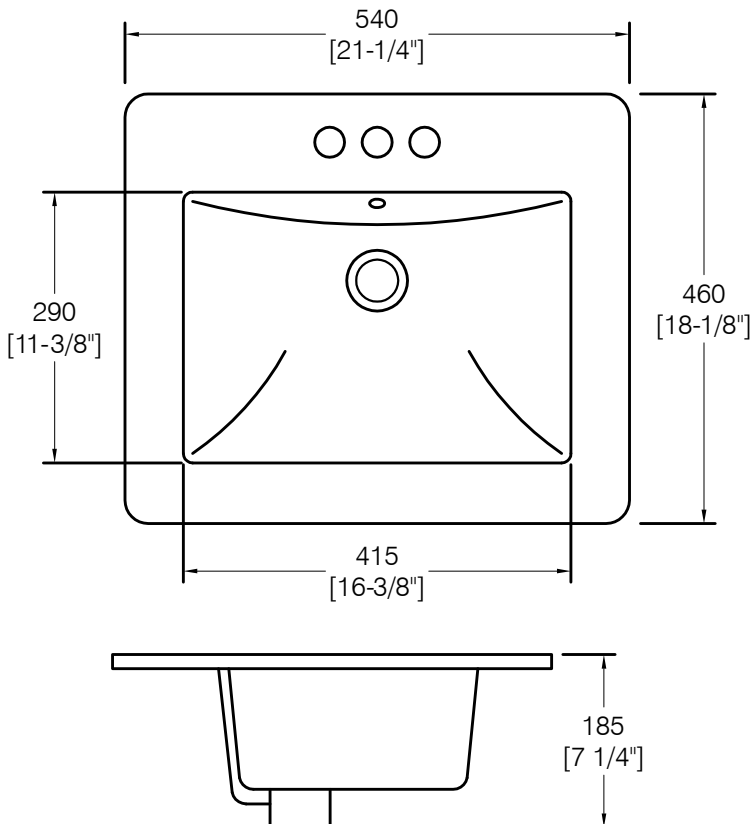

US-TM2119-4C
 THREE HOLE TOPMOUNT

Style:

- Topmount
- Lavatory Sink
- Single Bowl
- 3 Faucet holes (4" centerset)

Material:

- Porcelain

Size:

- Overall: 21-1/4" x 18-1/4" x 7-1/4"
- Bowl Size: 16-3/8" x 11-3/8"

Certifications:

- cUPC

Important:

Dimensions of fixtures are nominal and may vary within the range of tolerances established by ANSI Standard A112.19.2. These measurements are subject to change or cancellation. No responsibility is assumed for use of superseded or voided pages.