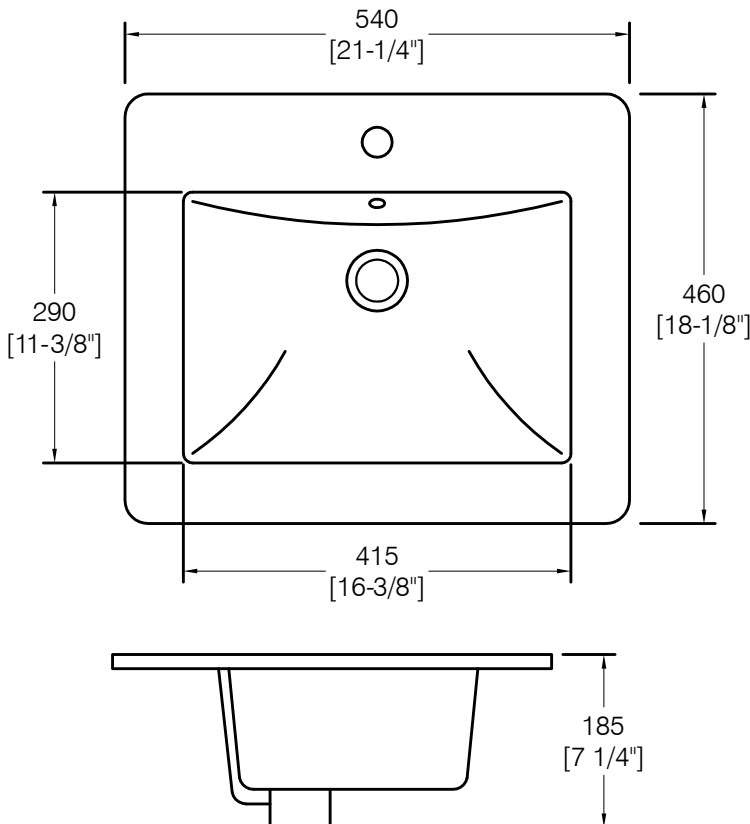

US-TM2119-1H
 SINGLE HOLE TOPMOUNT

Style:

- Topmount
- Lavatory Sink
- Single Bowl
- 1 Faucet hole

Material:

- Porcelain

Size:

- Overall: 21-1/4" x 18-1/4" x 7-1/4"
- Bowl Size: 16-3/8" x 11-3/8"

Certifications:

- cUPC

Important:

Dimensions of fixtures are nominal and may vary within the range of tolerances established by ANSI Standard A112.19.2. These measurements are subject to change or cancellation. No responsibility is assumed for use of superseded or voided pages.