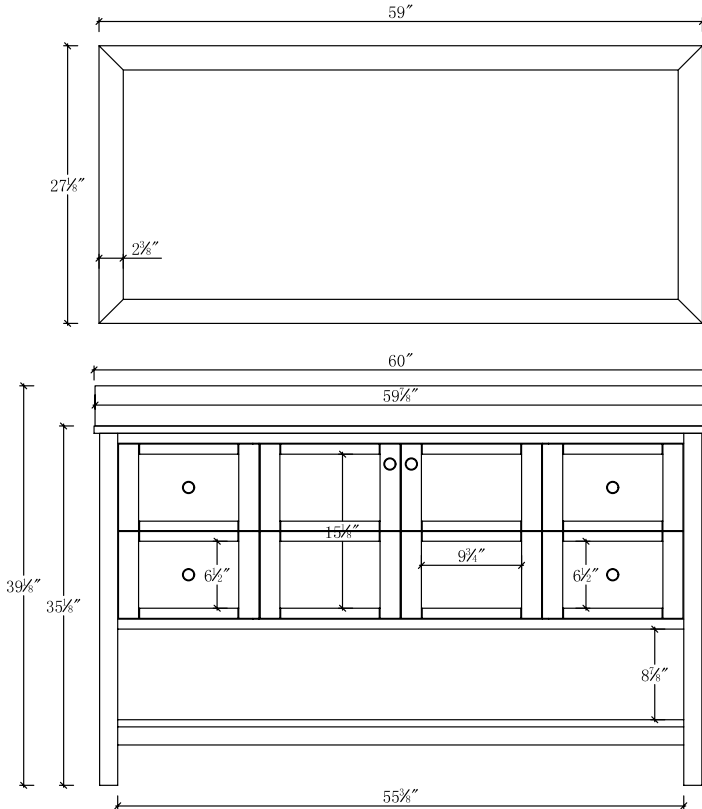

# DVA-60S

UPC:

Front View

Side View

### Size:

- Overall Cabinet Size: 60" x 39-1/8" x 22"
- Overall Mirror Size: 59" x 27-1/8"

### Important:

Due to manufacturing process any dimensions may have a tolerance up to 3/8". All sizes are for reference only. It is highly recommended to pull all dimensions of actual model for installation and measuring purposes.