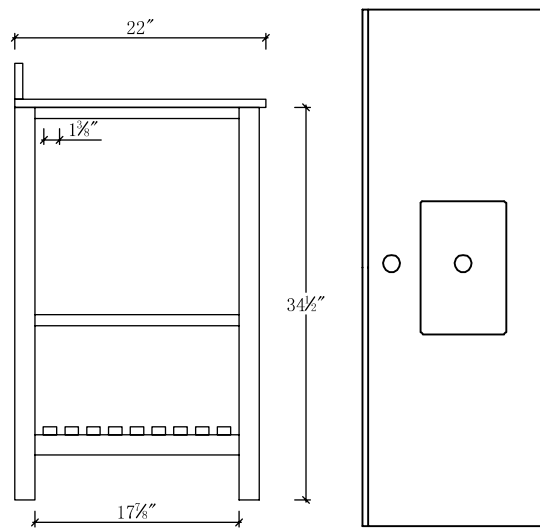

# DVA-60S

UPC:

Front View

Side View

### Size:

- Overall Cabinet Size: 60" x 39-1/8" x 22"
- Overall Mirror Size: 59" x 27-1/8"

### Important:

Due to manufacturing process any dimensions may have a tolerance up to 3/8". All sizes are for reference only. It is highly recommended to pull all dimensions of actual model for installation and measuring purposes.