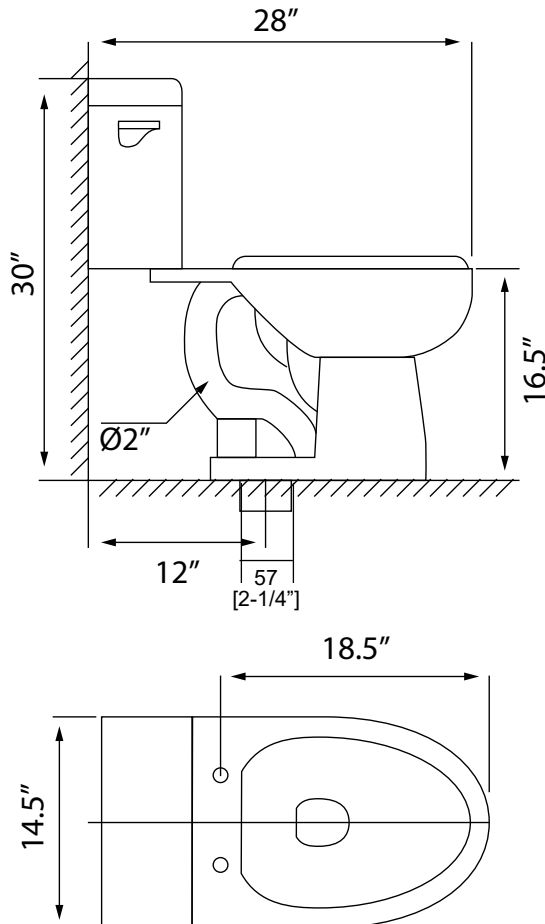

# DSW-2EL28W

UPC: 813649025552

### Style:

- Two Piece Toilet
- Lever Flush

### Features:

- 1.28 gpf
- Elongated Bowl
- 3" Glazed Waste Trap
- 12" Rough In
- High Quality Glaze That Resist Stains And Microbes
- Soft-Close Seat Included
- Wax Ring And Bolts Included

### Drain Info:

- 2.25" trapway
- Wax ring adapts to standard 3" waste line