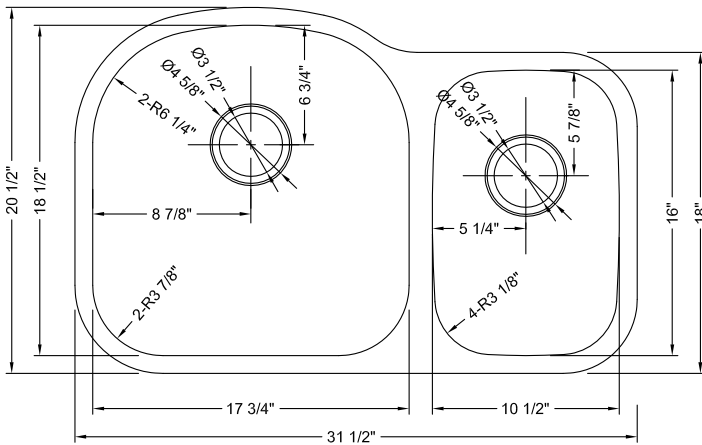

### Style:

- Standard Radius
- Undermount
- Kitchen Sink
- 70/30 Offset Double Bowl

### Size:

- Overall: 31.5"x20.5"x9"
- Bowl Size: (L)17.75"x18.5"x9" | (R)10.5"x16"x7"

### Features:

- 16 Gauge Thickness
- 304 Stainless Steel Sink
- 18/10 Chrome/Nickel Content
- Extra Large Sound Cancellation Pads
- Thermal Undercoating