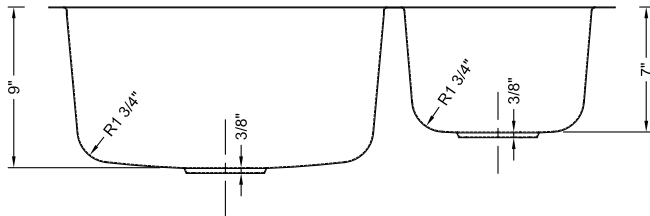

### Style:

- Standard Radius
- Undermount
- Kitchen Sink
- 70/30 Offset Double Bowl

### Size:

- Overall: 31.5"x20.5"x9"
- Bowl Size: (L)17.75"x18.5"x9" | (R)10.5"x16"x7"