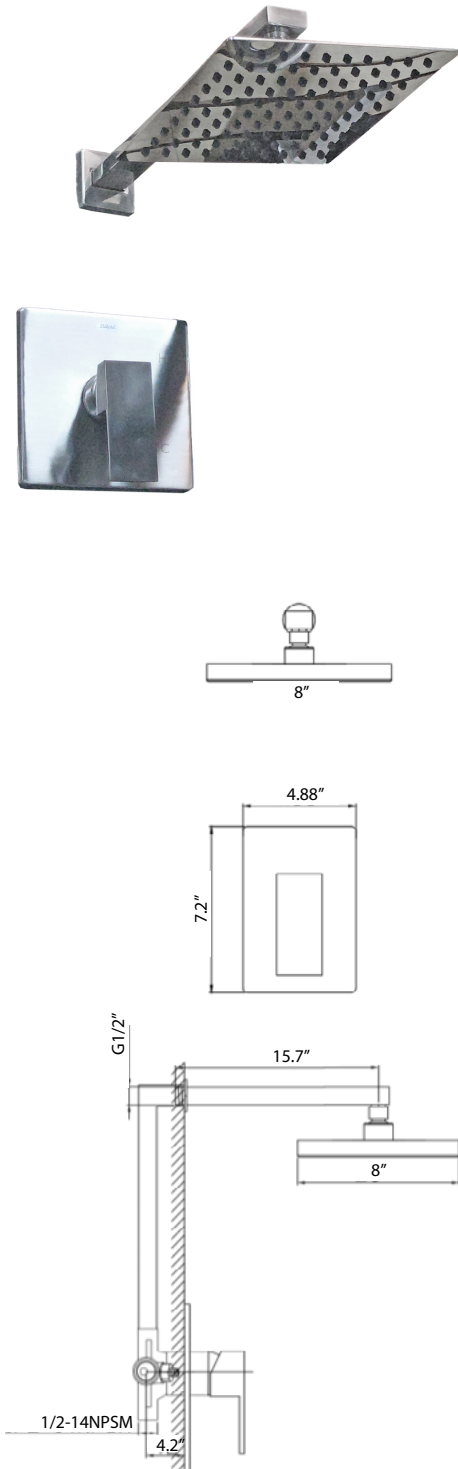

DSF-34BSS00

SHOWER SET

Style:

- Contemporary
- Pressure Balanced
- Rain Head
- Shower Set

Features:

- Valve Material: Solid Brass Construction
- Valve: Pressure Balance w/ Service Stops
- Deckplate: Stainless Steel
- Shower Arm: Stainless Steel
- Shower Head: ABS 8", Single Function
- Thickness: 10µm
- 100% Pressure System Tested

Flow Rate:

- Shower Head Flow Rate: 1.5 gpm Max @ 70 psi
- Valve Flow Rate: 3.7 gpm max @ 80 psi

Certifications:

- cUPC

Warranty:

- Lifetime Limited Warranty

Available Color/Finish

CR - Chrome
BN - Brushed Nickel
MBK - Matte Black