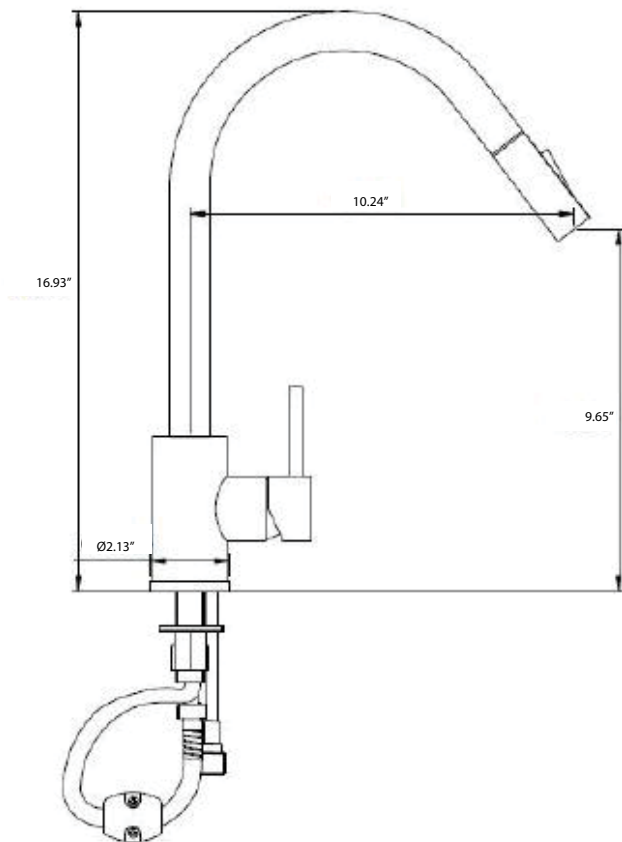

DSF-17KPO03

KITCHEN FAUCETS

Style:

- Pull Down Kitchen Faucet
- Two Function Spray Head

Installation Type:

- Single Hole

Features:

- Brass Water Way
- Zinc Handle
- Ceramic Disc Cartridge
- Neoperl Aerator
- Stainless Steel Braided Hose, US 3/8", 50cm Length
- **Base Plate Not Included**

Flow Rate:

- 1.5 gpm max @ 60 psi

Certifications:

- cUPC

Warranty:

- Lifetime Limited Warranty

Available Color/Finish

CR - Chrome
BN - Brushed Nickel
ORB - Oil Rubbed Bronze
MBK - Matte Black