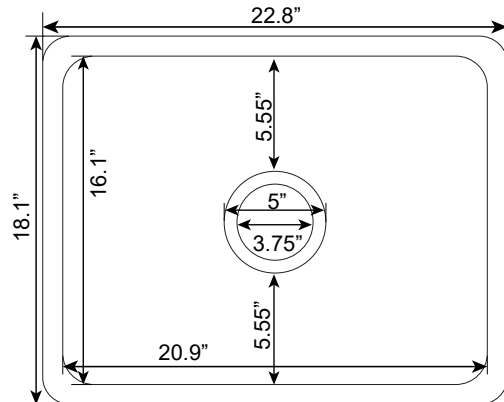

DSE-HC2318

HAMMERED COPPER KITCHEN SINK

Style:

- Undermount
- Kitchen Sink
- Single Bowl

Material:

- Copper

Size:

- Overall: 22.8"x18.1"x9.4"
- Bowl Size: 20.9"x16.1"x9"

Features:

- 14 Gauge Thickness
- 99.8% copper content
- Extra Large Sound Cancellation Pads
- Thermal Undercoating

Certifications:

- cUPC

Warranty:

- Lifetime Limited Warranty

Available Color/Finish

Hammered Copper

Included Accessories:

- Bottom Grid(s): DSE-BGHC2318
- Basket Strainer: DSA-PBSSS