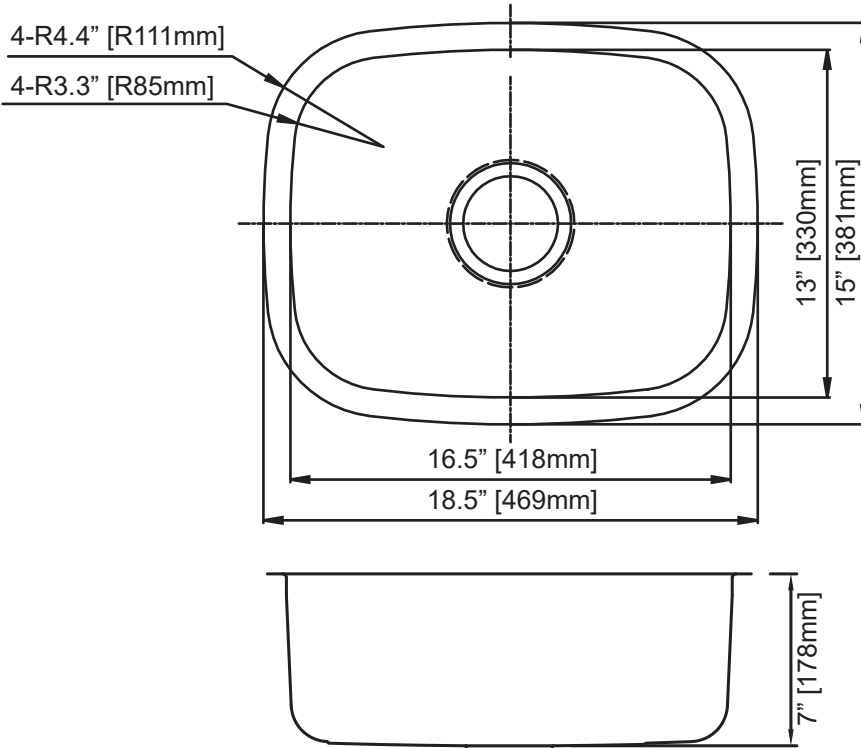

GENESIS
SERIES

GS18-1519

15" x 19" x 9"

- undermount single bowl bar sink
- 18 gauge
- 18/8 chrome nickel content
- overall: 18.5"x15"x7"
- bowl size: 16.5"x13"x7"
- sound cancellation pads
- thermal undercoating